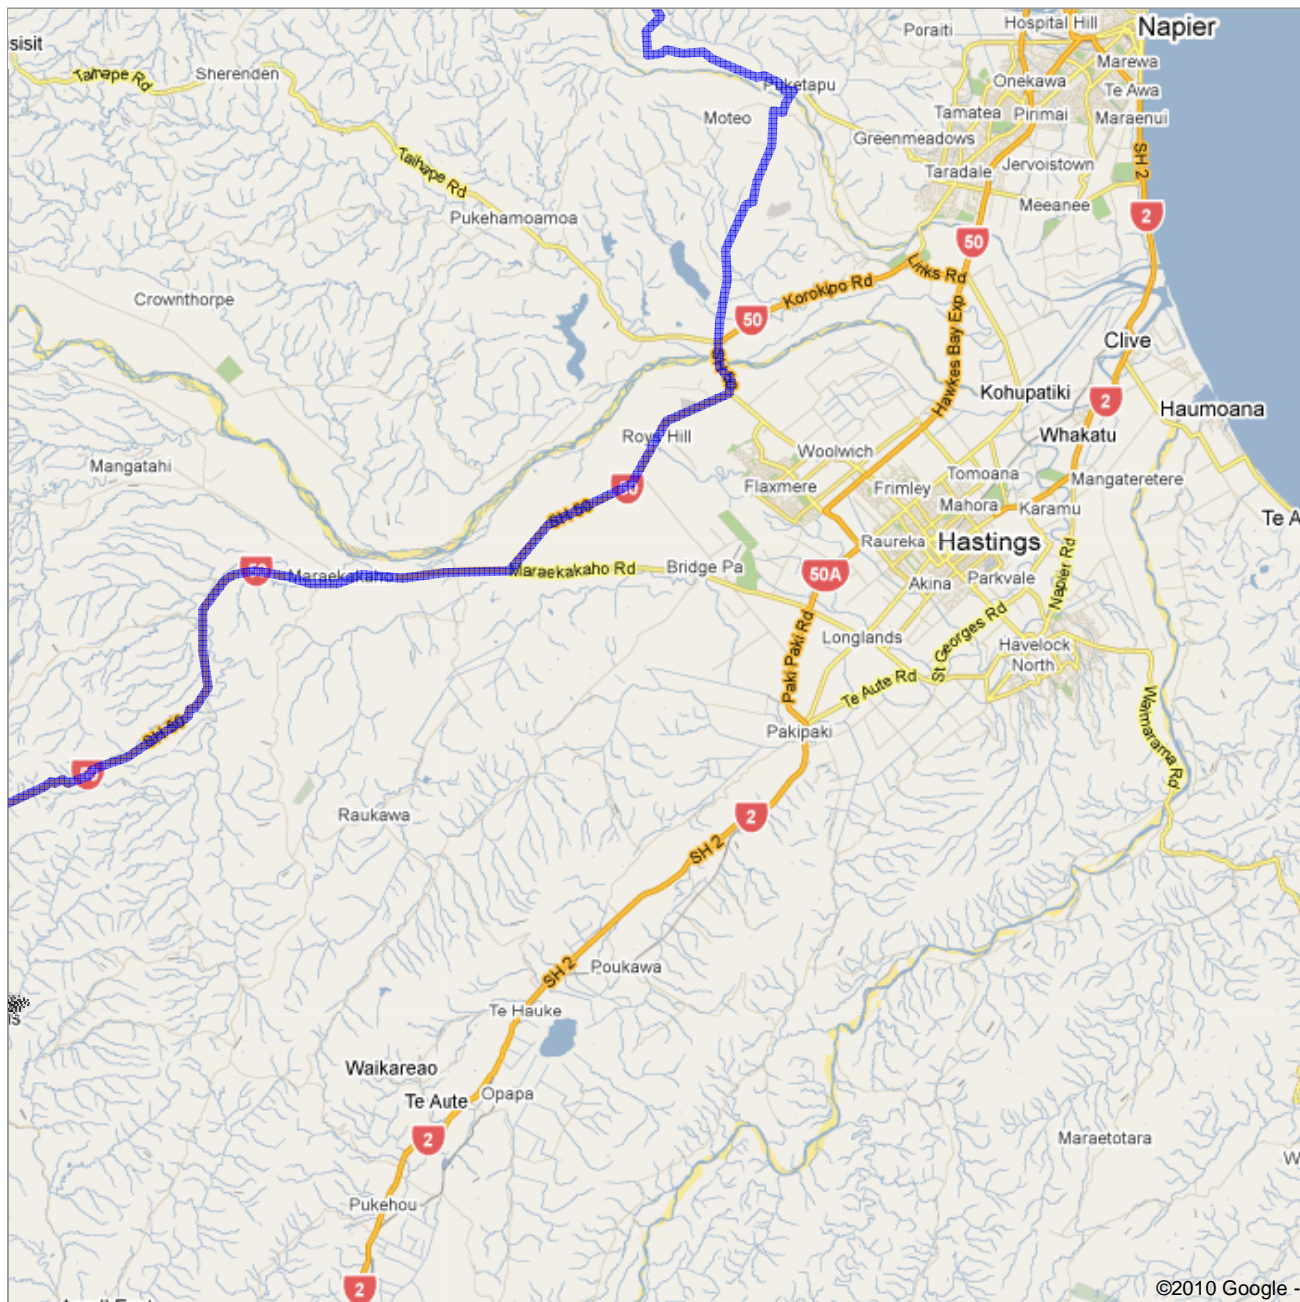

Directions to 1504 Glengarry Rd, Napier 4182
62.0 km – about 1 hour 0 mins

Gwavas

	1. Head northeast on SH 50 toward Creek Rd About 20 mins	go 28.6 km total 28.6 km
	2. Turn left to stay on SH 50 About 7 mins	go 9.4 km total 38.0 km
	3. Turn left to stay on SH 50 About 1 min	go 1.7 km total 39.8 km
	4. Continue onto Swamp Rd About 11 mins	go 7.9 km total 47.7 km
	5. Turn right at Omarunui Rd	go 300 m total 48.0 km
	6. Take the 1st left onto Vicarage Rd About 1 min	go 850 m total 48.9 km
	7. Turn left at Dartmoor Rd About 7 mins	go 5.1 km total 54.0 km
	8. Turn right at Apley Rd About 9 mins	go 6.6 km total 60.6 km
	9. Turn right at Puketitiri Rd About 2 mins	go 1.1 km total 61.6 km
	10. Turn left at Glengarry Rd Destination will be on the left RIGHT	go 350 m total 62.0 km

1504 Glengarry Rd, Napier 4182

These directions are for planning purposes only. You may find that construction projects, traffic, weather, or other events may cause conditions to differ from the map results, and you should plan your route accordingly. You must obey all signs or notices regarding your route.

Map data ©2010 MapData Sciences Pty Ltd, PSMA