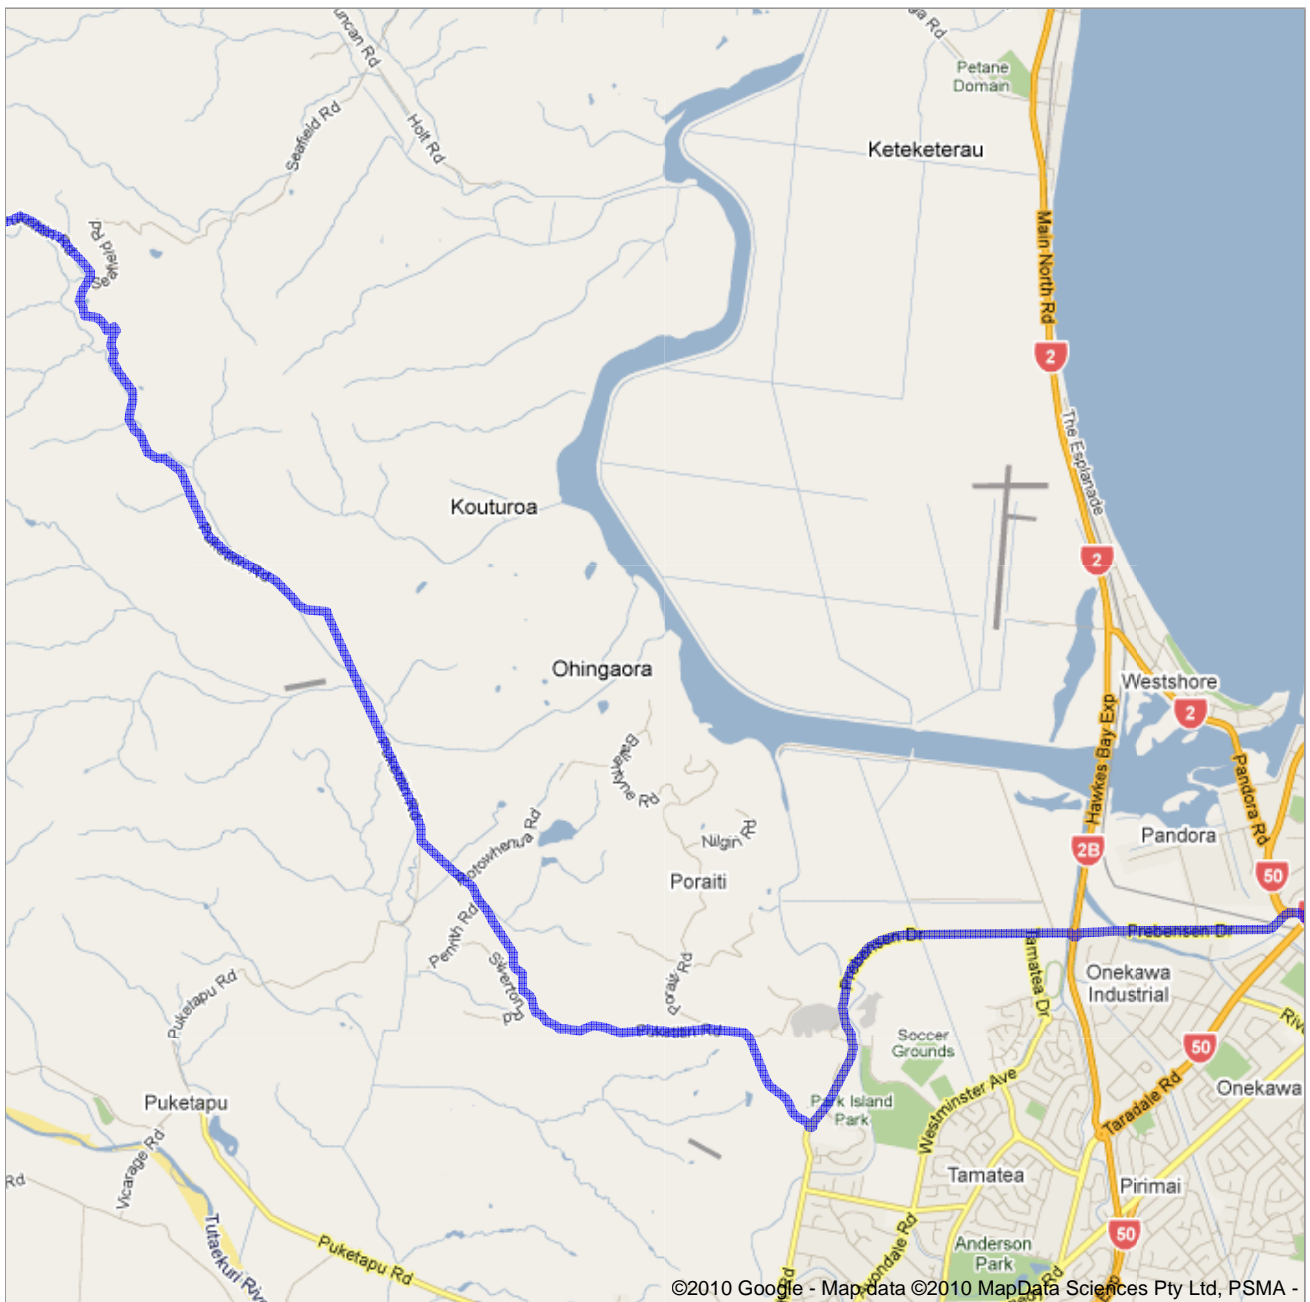

Directions to 1504 Glengarry Rd, Napier 4182
22.4 km – about 33 mins

 Marine Parade, Napier 4110

-
1. Head **north** on **Marine Pde** toward **Faulknor Ln** go 550 m
total 550 m
About 1 min
 2. At the roundabout, take the **1st** exit onto **Tennyson St** go 750 m
total 1.3 km
About 2 mins
 -  3. Turn **right** at **Carlyle St** go 1.0 km
total 2.4 km
About 2 mins
 4. Continue onto **Hyderabad Rd** go 650 m
total 3.0 km
Go through 1 roundabout
About 2 mins
 5. At the roundabout, take the **1st** exit onto **Prebensen Dr** go 5.0 km
total 8.0 km
Go through 1 roundabout
About 6 mins
 6. At the roundabout, take the **2nd** exit onto **Puketitiri Rd** go 14.0 km
total 22.0 km
About 20 mins
 7. Continue onto **Glengarry Rd** go 350 m
total 22.4 km
Destination will be on the ~~left~~ **RIGHT**

 1504 Glengarry Rd, Napier 4182

These directions are for planning purposes only. You may find that construction projects, traffic, weather, or other events may cause conditions to differ from the map results, and you should plan your route accordingly. You must obey all signs or notices regarding your route.