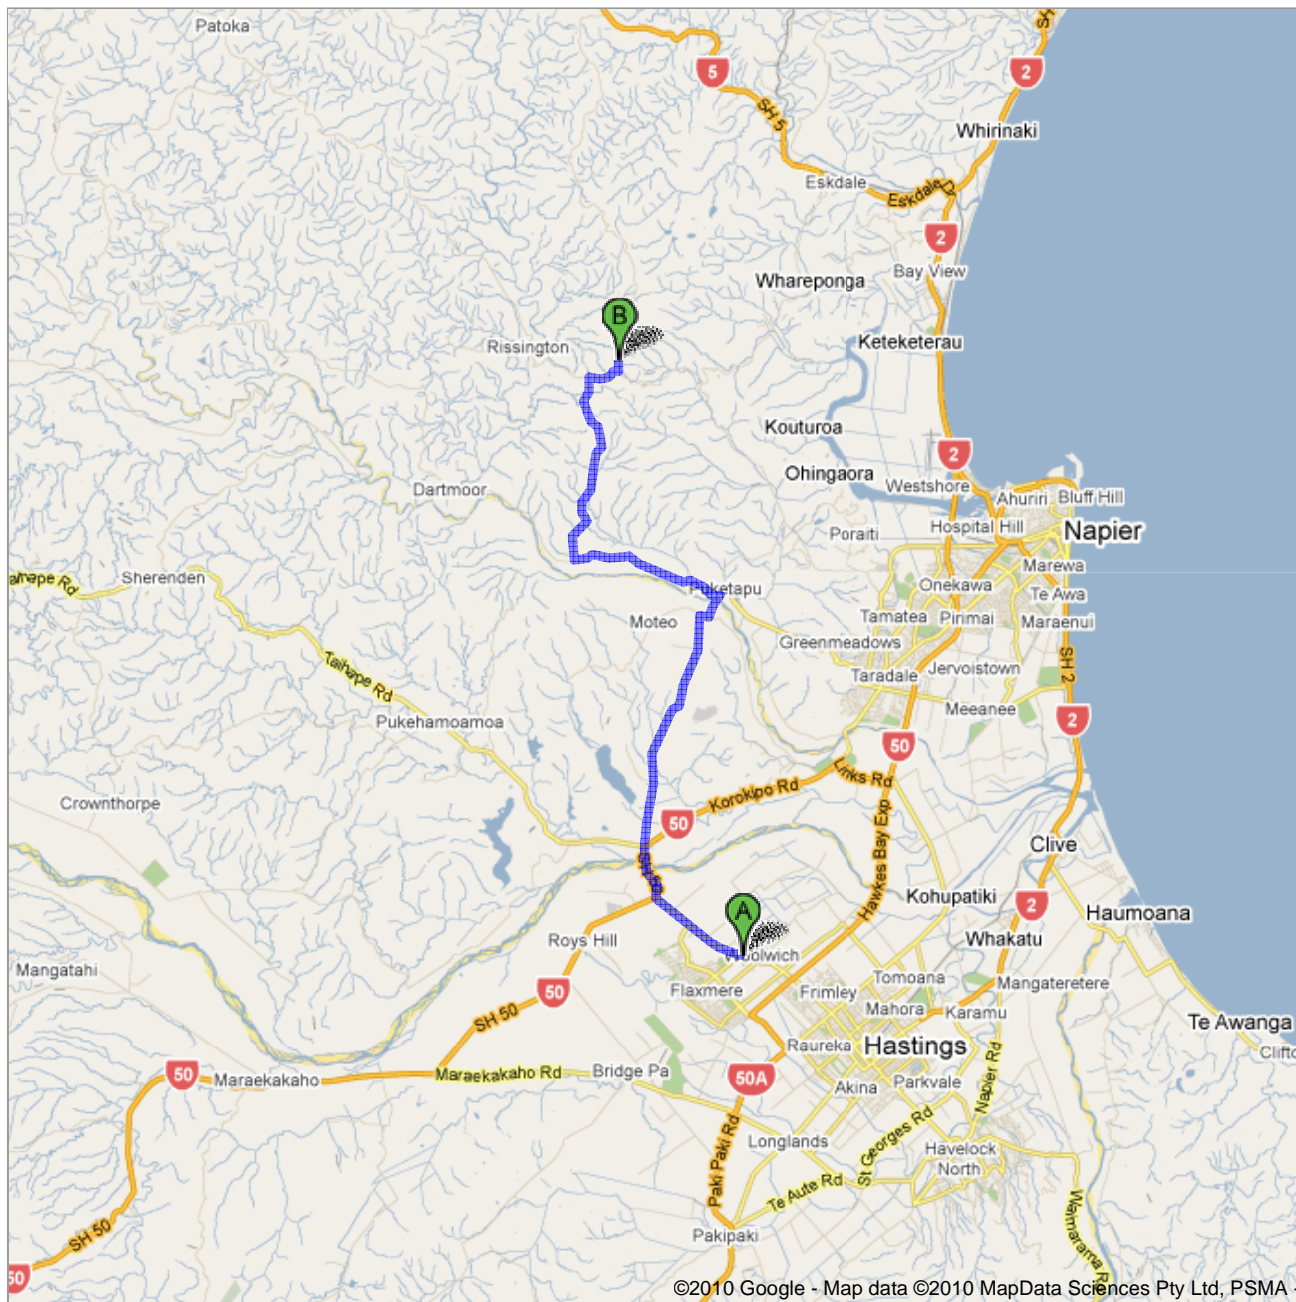

Directions to 1504 Glengarry Rd, Napier 4182
27.2 km – about 36 mins

©2010 Google - Map data ©2010 MapData Sciences Pty Ltd, PSMA -

 Omahu Rd

-
- | | | |
|---|---|----------------------------|
| 1. | Head west on Omahu Rd toward Barnes PI
About 3 mins | go 3.3 km
total 3.3 km |
|  | 2. Turn right at SH 50
About 2 mins | go 1.7 km
total 5.0 km |
| 3. | Continue onto Swamp Rd
About 11 mins | go 7.9 km
total 12.9 km |
|  | 4. Turn right at Omarunui Rd | go 300 m
total 13.2 km |
|  | 5. Take the 1st left onto Vicarage Rd
About 1 min | go 850 m
total 14.1 km |
|  | 6. Turn left at Dartmoor Rd
About 7 mins | go 5.1 km
total 19.2 km |
|  | 7. Turn right at Apley Rd
About 9 mins | go 6.6 km
total 25.8 km |
|  | 8. Turn right at Puketitiri Rd
About 2 mins | go 1.1 km
total 26.9 km |
|  | 9. Turn left at Glengarry Rd
Destination will be on the left RIGHT | go 350 m
total 27.2 km |

 1504 Glengarry Rd, Napier 4182

These directions are for planning purposes only. You may find that construction projects, traffic, weather, or other events may cause conditions to differ from the map results, and you should plan your route accordingly. You must obey all signs or notices regarding your route.

Map data ©2010 MapData Sciences Pty Ltd, PSMA